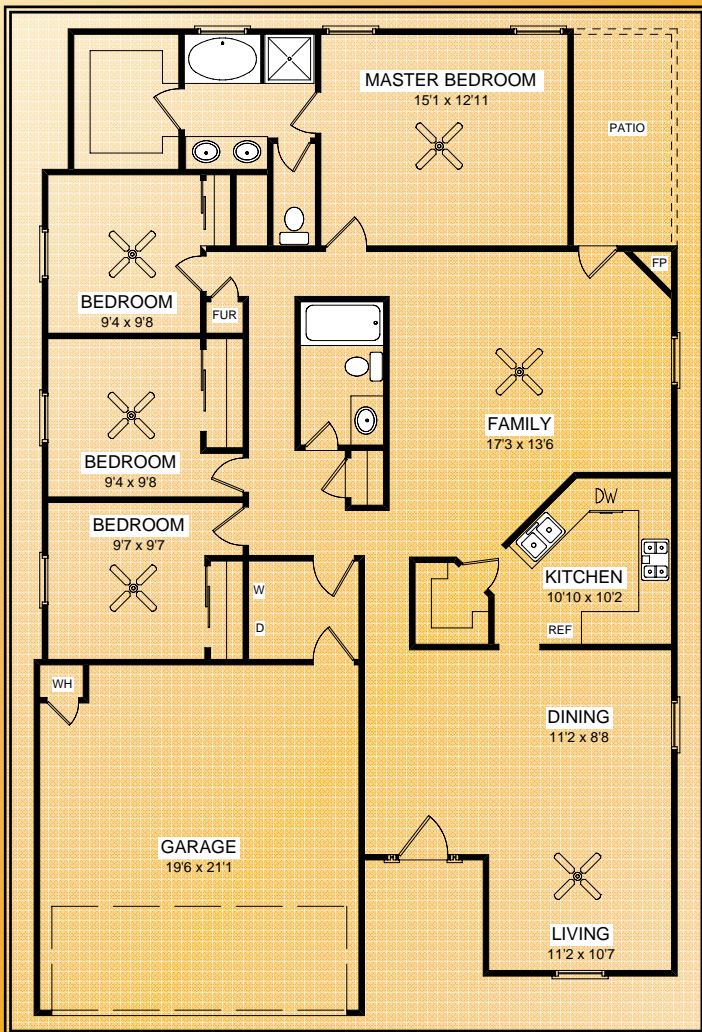

\$174,950
NorthEast

5556 Manuel Moreno

MLS # 391367
Apx 1798 sq. ft.
Apx Taxes \$4160

EPISD
Tom Lea Elem.
Richardson Middle
Andress High

Welcome Home!

Beautiful single level home with 4 bedrooms and 2 full baths. Unique and stylish interior paint. Gorgeous landscaping front and back yards.

Additional Features:

- Stainless steel appliances;
- Den with fireplace.
- Refrigerated air.
- Formal Living/Dining

Call me for a tour!

Century 21
The Edge
(915) 772-0553

Jennifer Stroh
(915) 588-2338

www.ahome4u2day.com