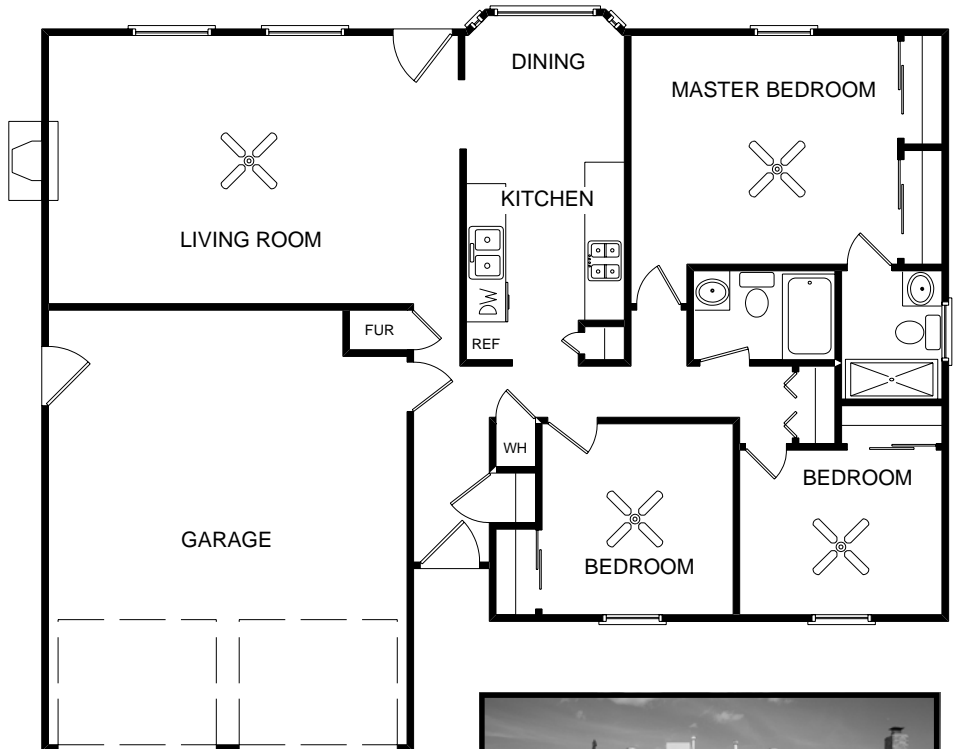

# 5604 Van Horn

**\$97,950**  
 Northeast

MLS # 370810  
 Apx 1304 sq. ft.  
 Apx taxes \$3054

EPISD  
 Bradley Elem.  
 Charles Middle  
 Andress High

Cute three bedroom home in a quiet neighborhood. Living room has a brick fireplace with built in bookcases. The recently updated kitchen opens to the dining area. All bedrooms have ceiling fans. Backyard has a covered patio and a beautiful view of the mountains.